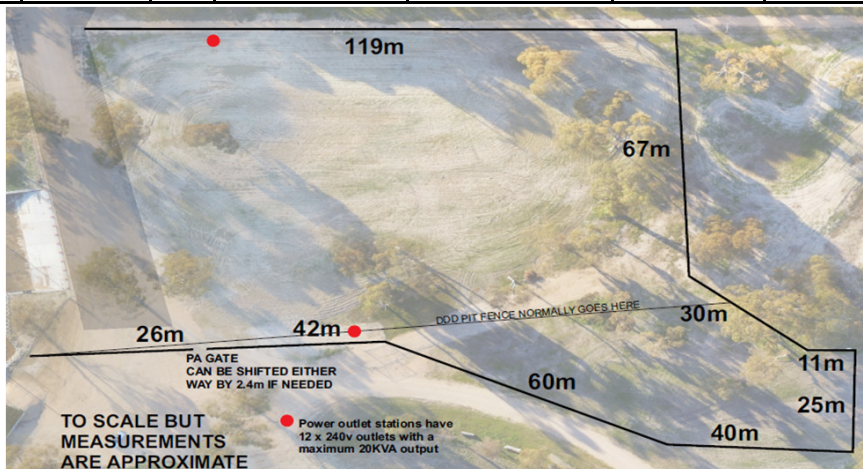

# 2018 UIM Penrite V8 Superboat World Series Pit Layout Round 1 - Keith, SA

Pits to run anti-clockwise  
Re-fuel on return to pits

Keep Clear  
Through Traffic