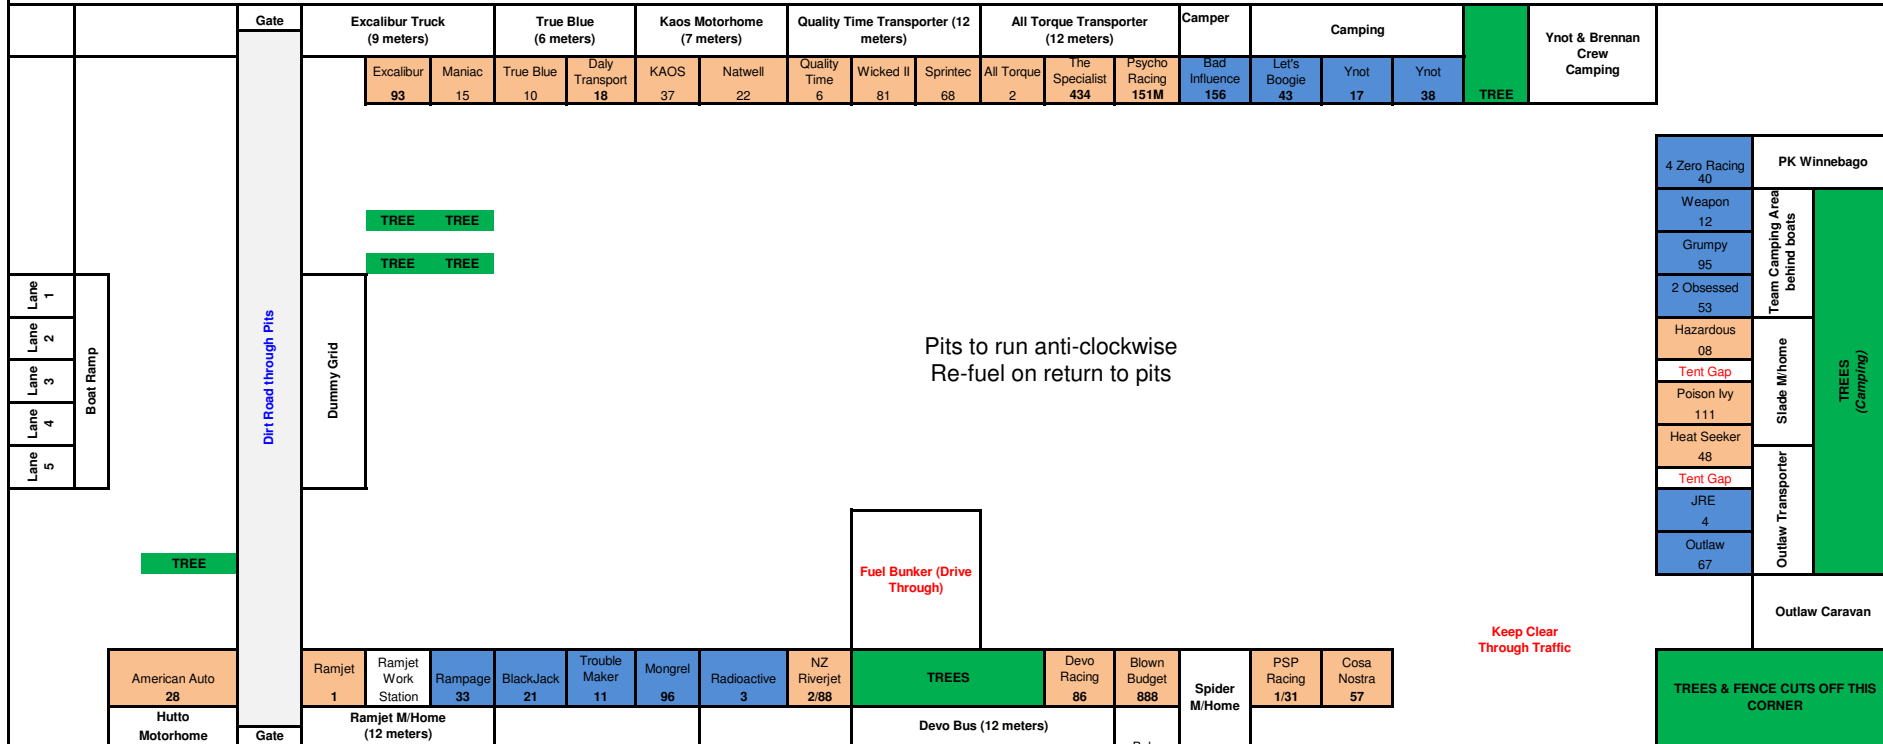

# 2018 UIM Penrite V8 Superboat World Series Pit Layout Round 1 - Keith, SA

Pits to run anti-clockwise  
Re-fuel on return to pits

Keep Clear  
Through Traffic